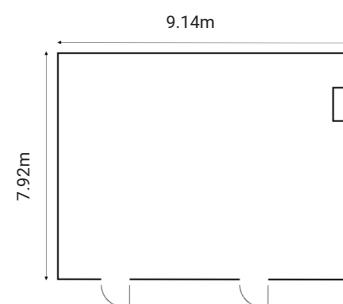

Lady Barnard

Contact Us

T: 01789 413886 (Sales Office Monday-Friday) | T: 01789 295252 (Hotel Reception)

E: meetingsandevents@thewelcombehotel.co.uk

Warwick Road, Stratford-upon-Avon, Warwickshire, CV37 0NR

///hinted.opts.towel

thewelcombehotel.co.uk

@thewelcombe