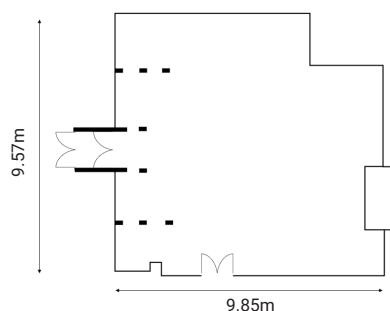

	Reception	Theatre	Banquet	Cabaret	Classroom	Boardroom	U-Shape	Length (m)	Width (m)	Ceiling Height (m)	Area (m)	Accessible	Natural Daylight
The Welcombe Suite*	180	150	130	80	65	40	38	21.95	9.14	3.15	199.06	Y	Y
The Nestfield Suite	100	80	70	40	30	28	30	9.57	9.85	3.60	94.25	Y	Y
The Lady Barnard	40	50	30	24	24	24	20	9.14	7.92	2.74	72.31	Y	Y
The Championship**	160	120	100	60	60	40	36	18	8.5	2.7	153	Y	Y
The Open	30	40	30	30	20	20	20	8.5	6	2.7	51	Y	Y
The Masters	30	40	30	30	20	20	20	8.5	6	2.7	51	Y	Y
The Ryder	30	40	30	30	20	20	20	8.5	6	2.7	51	Y	Y
The Oak Room	N	60	20	N	N	20	N	8.53	5.79	2.74	49.39	Y	Y
The Garden Suite	N	30	N	N	N	14	N	8.50	5.77	2.55	49.04	Y	Y
The Avon Suite	N	30	N	N	N	14	N	7.50	5.86	2.93	43.95	Y	Y
The Terrace Room	N	N	N	N	N	10	N	7.16	4.72	2.74	33.9	Y	Y

*Pillars in this space - Floor plan on request.

**The Championship, which is located in The Welcombe Golf Club, can be split into three spaces:

The Open, The Masters and The Ryder.

The Welcombe Suite

The Nestfield Suite